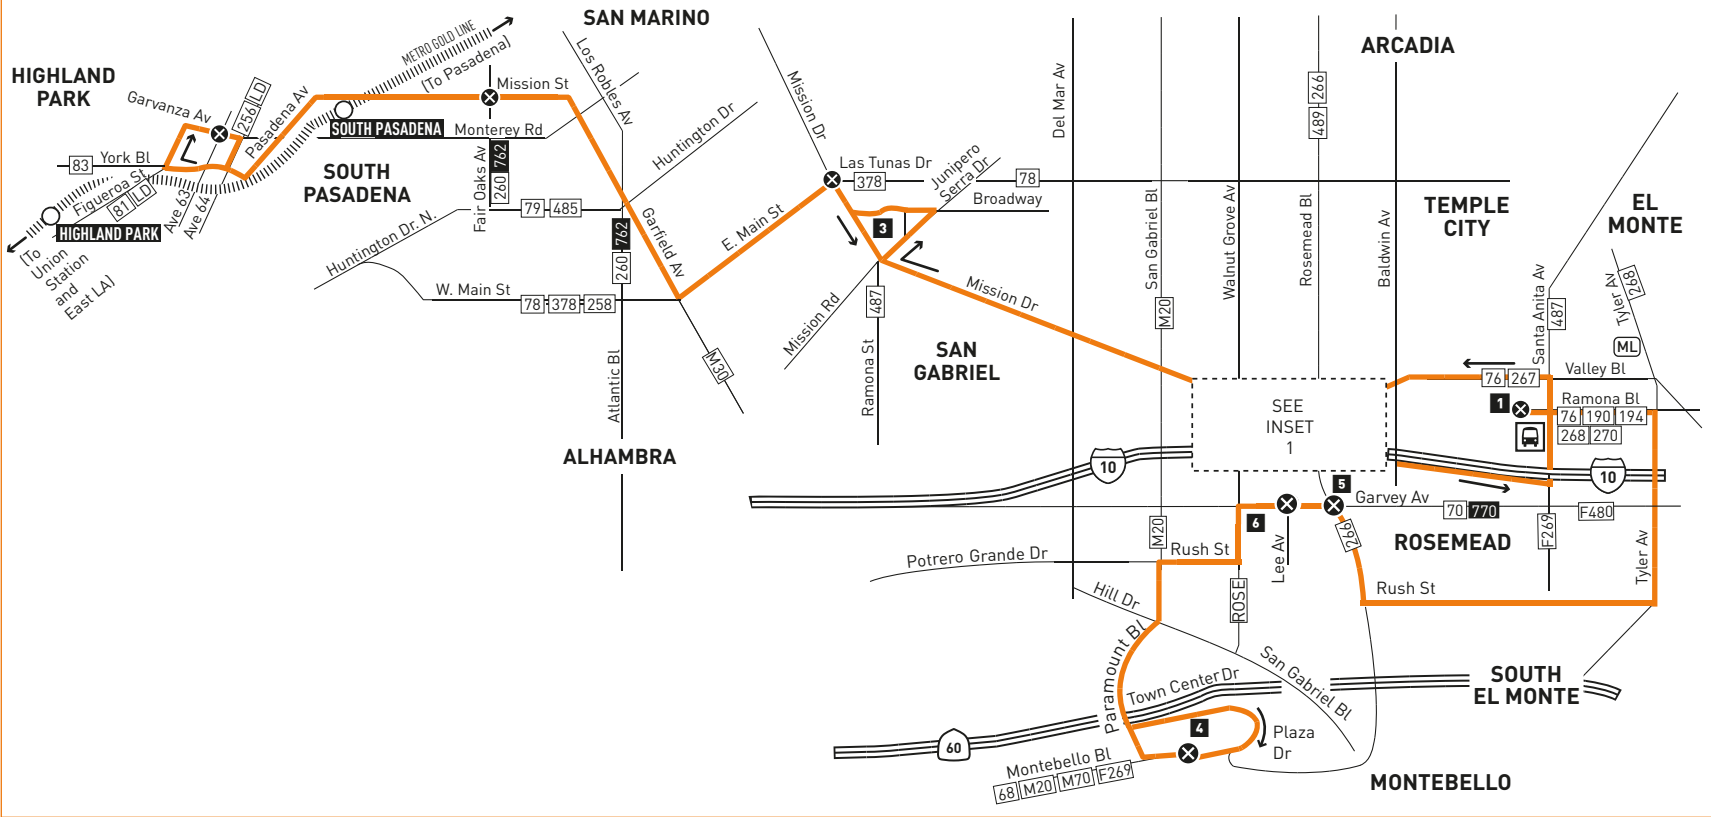

## Westbound (Approximate Times)

MONTEBELLO	SOUTH EL MONTE	EL MONTE	ROSEMEAD	SAN GABRIEL	SOUTH PASADENA	HIGHLAND PARK
The Shops at Montebello	Garvey & Lee	El Monte Station	Rosemead & Valley	Mission & Las Tunas	Mission & Fair Oaks	Garvanza & Avenue 63
—	—	5:25A	5:41A	5:54A	6:07A	6:17A
—	—	5:55	6:12	6:26	6:39	6:49
5:50A	6:04A	6:25	6:43	6:57	7:10	7:20
6:35	6:49	7:10	7:30	7:44	7:57	8:08
7:19	7:33	7:55	8:15	8:29	8:42	8:53
8:03	8:17	8:40	9:00	9:14	9:27	9:38
8:48	9:02	9:25	9:45	9:59	10:12	10:23
9:33	9:47	10:10	10:30	10:44	10:57	11:08
10:18	10:32	10:55	11:15	11:29	11:42	11:53
11:03	11:17	11:40	12:00P	12:14P	12:28P	12:39P
11:48	12:02P	12:25P	12:45	12:59	1:13	1:24
12:33P	12:47	1:10	1:30	1:44	1:58	2:10
1:18	1:32	1:55	2:15	2:29	2:44	2:56
2:03	2:17	2:40	3:00	3:15	3:30	3:42
2:48	3:02	3:25	3:45	4:00	4:15	4:27
3:33	3:47	4:10	4:30	4:45	5:02	5:14
4:16	4:30	4:55	5:15	5:30	5:47	5:59
5:01	5:15	5:40	6:00	6:15	6:29	6:41
5:48	6:02	6:25	6:44	6:59	7:13	7:23
6:34	6:48	7:10	7:27	7:41	7:55	8:05
7:20	7:34	7:55	—	—	—	—

### LEGEND

- Line 176 Route
- Timetable Timepoint
- Metro Rail
- Metro Rail Station
- Transit Center
- Map Notes (see inset)
- Connecting Line
- Metrolink
- Foothill Transit
- LADOT DASH
- Montebello Bus Lines
- Rosemead Explorer

### MAP NOTES

- 1 El Monte Station**  
**Upper Level:** Metro Silver Line; F481, F486, F488, F492, F494, Silver Streak; Greyhound  
**Lower Level:** Metro 70, 76, 176, 190, 194, 267, 268, 270, 487, 577, 770; F178, F269, F282; Mid-day El Monte Commuter Shuttle; Rosemead Explorer
- 2 LA County Social Services**
- 3 San Gabriel Mission**
- 4 The Shops at Montebello**  
 Metro 68, 176; F269; M20, M70; Rosemead Explorer
- 5 Southbound Timetable Timepoint Only**
- 6 Northbound Timetable Timepoint Only**