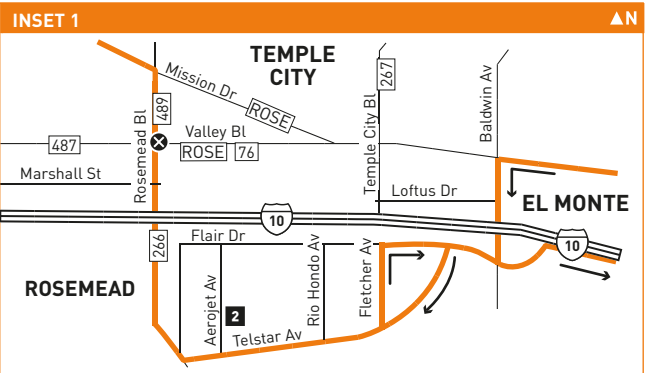

## Westbound (Approximate Times)

MONTEBELLO	SOUTH EL MONTE	EL MONTE	ROSEMEAD	SAN GABRIEL	SOUTH PASADENA	HIGHLAND PARK
The Shops at Montebello	Garvey & Lee	El Monte Station	Rosemead & Valley	Mission & Las Tunas	Mission & Fair Oaks	Garvanza & Avenue 63
—	—	5:25A	5:41A	5:54A	6:07A	6:17A
—	—	5:55	6:12	6:26	6:39	6:49
5:50A	6:04A	6:25	6:43	6:57	7:10	7:20
6:35	6:49	7:10	7:30	7:44	7:57	8:08
7:19	7:33	7:55	8:15	8:29	8:42	8:53
8:03	8:17	8:40	9:00	9:14	9:27	9:38
8:48	9:02	9:25	9:45	9:59	10:12	10:23
9:33	9:47	10:10	10:30	10:44	10:57	11:08
10:18	10:32	10:55	11:15	11:29	11:42	11:53
11:03	11:17	11:40	12:00P	12:14P	12:28P	12:39P
11:48	12:02P	12:25P	12:45	12:59	1:13	1:24
12:33P	12:47	1:10	1:30	1:44	1:58	2:10
1:18	1:32	1:55	2:15	2:29	2:44	2:56
2:03	2:17	2:40	3:00	3:15	3:30	3:42
2:48	3:02	3:25	3:45	4:00	4:15	4:27
3:33	3:47	4:10	4:30	4:45	5:02	5:14
4:16	4:30	4:55	5:15	5:30	5:47	5:59
5:01	5:15	5:40	6:00	6:15	6:29	6:41
5:48	6:02	6:25	6:44	6:59	7:13	7:23
6:34	6:48	7:10	7:27	7:41	7:55	8:05
7:20	7:34	7:55	—	—	—	—

### LEGEND

- Line 176 Route
- Timetable Timepoint
- Metro Rail
- Metro Rail Station
- Transit Center
- Map Notes (see inset)
- Connecting Line
- Metrolink
- Foothill Transit
- LADOT DASH
- Montebello Bus Lines
- Rosemead Explorer